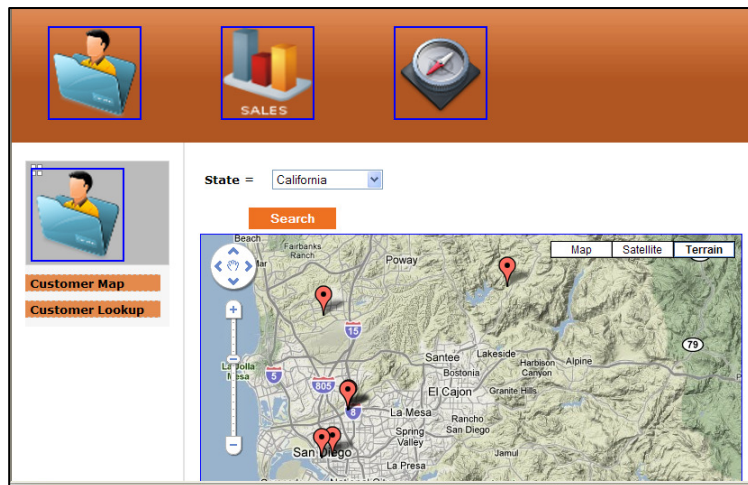

WOW

MOBILE SOLUTIONS

CONNECT MOBILE WORKERS TO BACKEND DATABASES IN REAL TIME!

RUN on iPad, Toughbook or Smart Phones

- *Deliver real time data and applications*
- *Run against any relational database—**SEQUEL, MySQL, ORACLE, PostgreSQL, DB2, etc.***
- *Smartphones, tablet computers*
- *Windows, iOS, Android, Mac OS, Unix or Linux operating systems*
- *Drill down into the data*
- *Secure applications using authentication and authorization log in for groups of users*
- *Perfect for detectives and investigators on the run*
- *Incorporate mapping and GPS capabilities*